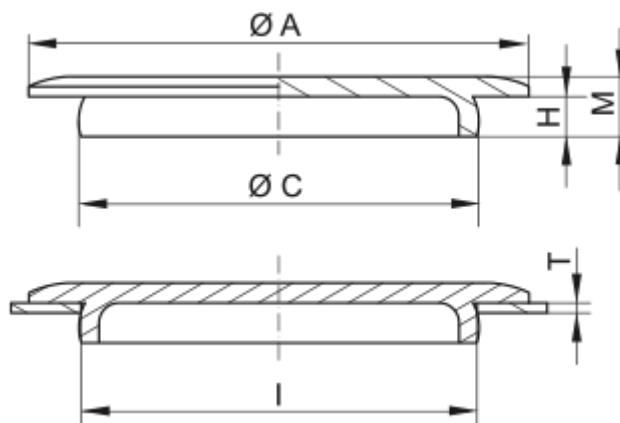

Article number: 59GPN9104395

Description: KLEE Universal flat design GPN 910 - 100 (Wall thickness 2)

Measures

A = 109

C = 101

H = 5

L = 100

M = 7

T = 2